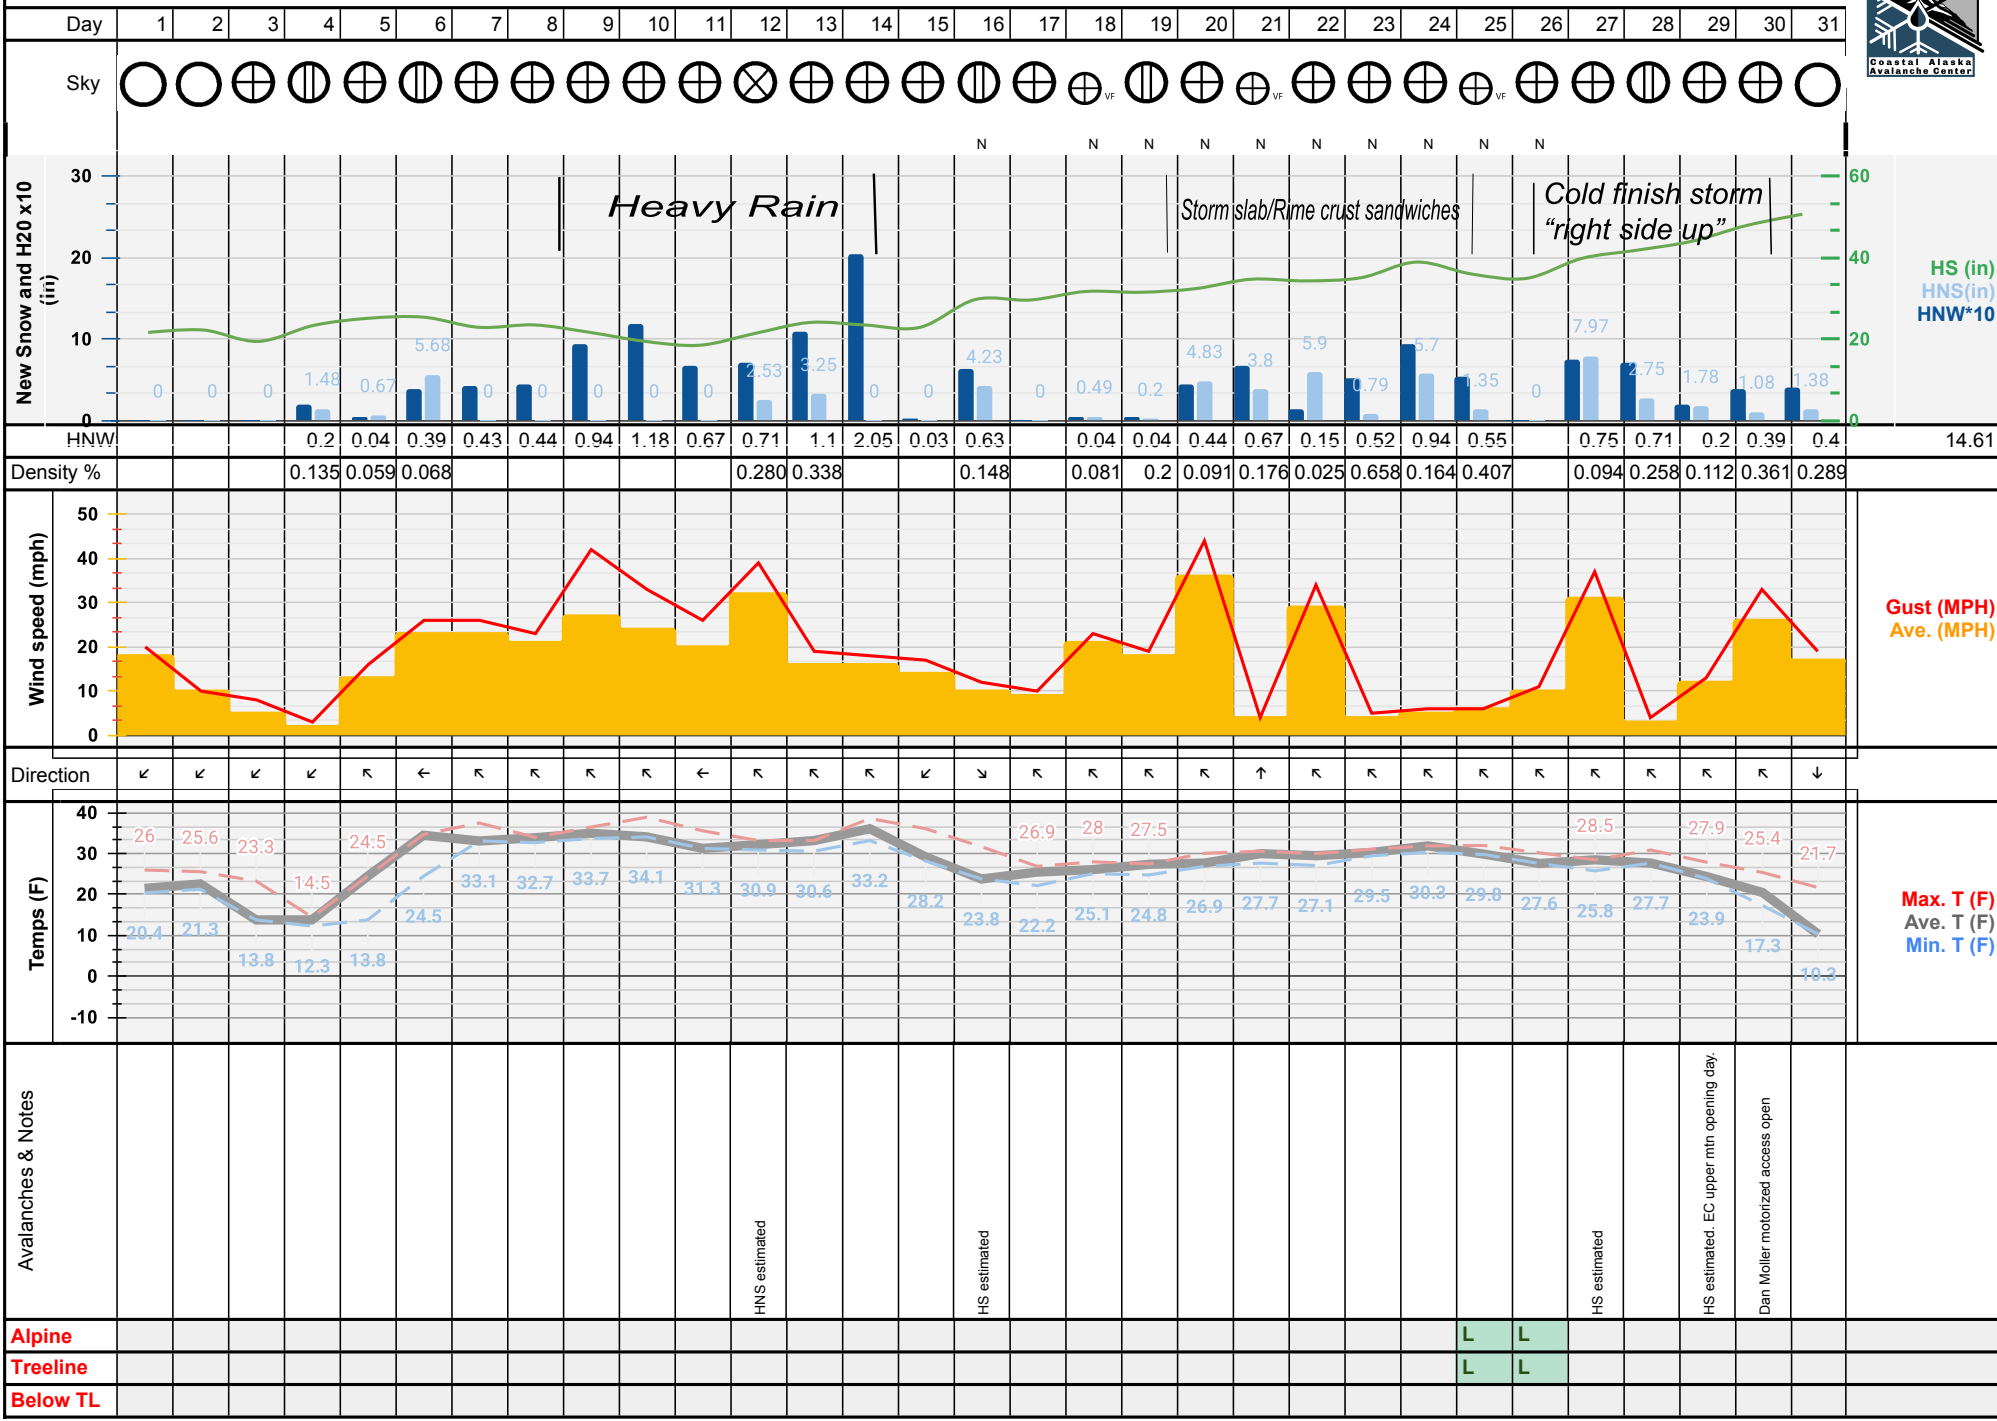

January Eaglecrest

2025 Snow: Powder Patch 2198' Temp: Powder Patch 2198' Wind: Eaglecrest FAA 2625'

Monthly Snow (in): 55.86      Monthly H2O (in): 14.61      Seasonal Snow (in): 123.7      Seasonal H2O (in): 49.53