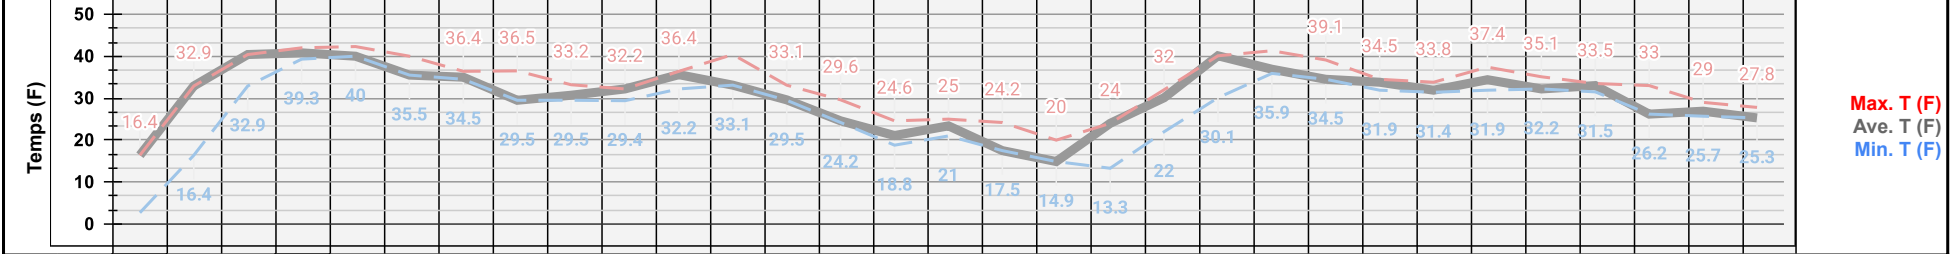

Day	1	2	3	4	5	6	7	8	9	10	11	12	13	14	15	16	17	18	19	20	21	22	23	24	25	26	27	28	29	30	31	
Sky	☉	☉	☉	☉	☉	☉	☉	☉	☉	☉	☉	☉	☉	☉	☉	☉	☉	☉	☉	☉	☉	☉	☉	☉	☉	☉	☉	☉	☉	☉	☉	☉

SH/NSF

Density %	0.071	0.155					0	0	0.105	0.168			0.085	0.545					0	0			1.4	0.504	0.304			0.215	0.118	0		10.11
-----------	-------	-------	--	--	--	--	---	---	-------	-------	--	--	-------	-------	--	--	--	--	---	---	--	--	-----	-------	-------	--	--	-------	-------	---	--	-------

Direction	←	↖	↖	↖	↖	↖	↙	↖	↖	↖	↖	↖	↖	↖	↖	↖	↖	↖	↖	↖	↖	↖	↖	↖	↖	↖	↖	↖	↖	↖	↖	↖
-----------	---	---	---	---	---	---	---	---	---	---	---	---	---	---	---	---	---	---	---	---	---	---	---	---	---	---	---	---	---	---	---	---