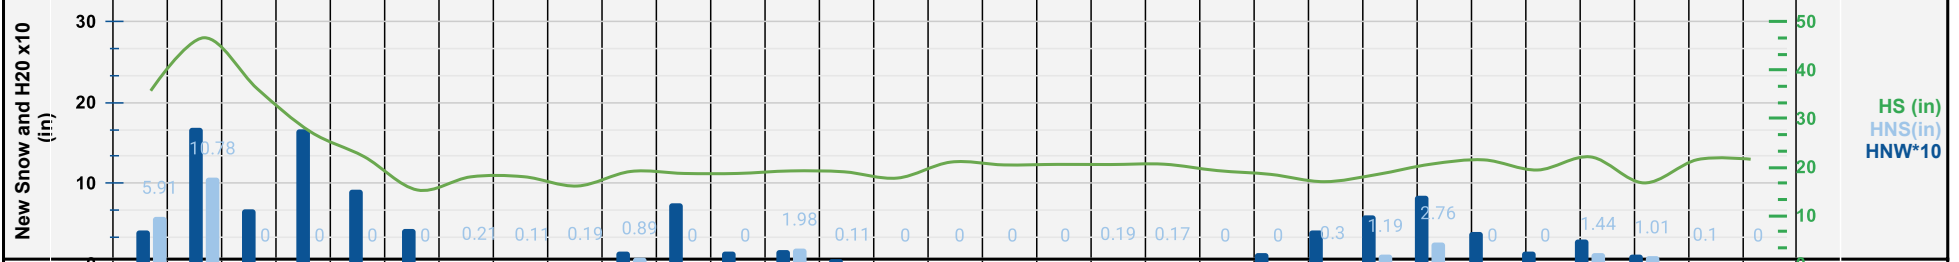

Day	1	2	3	4	5	6	7	8	9	10	11	12	13	14	15	16	17	18	19	20	21	22	23	24	25	26	27	28	29	30	31	
Sky	☉	☉	☉	☉	☉	☉	☉	☉	☉	☉	☉	☉	☉	☉	☉	☉	☉	☉	☉	☉	☉	☉	☉	☉	☉	☉	☉	☉	☉	☉	☉	☉

SH/NSF

Density %	0.071	0.155					0	0	0.105	0.168			0.085	0.545					0	0			1.4	0.504	0.304			0.215	0.118	0		10.11
-----------	-------	-------	--	--	--	--	---	---	-------	-------	--	--	-------	-------	--	--	--	--	---	---	--	--	-----	-------	-------	--	--	-------	-------	---	--	-------

Direction	←	↖	↖	↖	↖	↖	↙	↖	↖	↖	↖	↖	↖	↖	↖	↖	↖	↖	↖	↖	↖	↖	↖	↖	↖	↖	↖	↖	↖	↖	↖	↖
-----------	---	---	---	---	---	---	---	---	---	---	---	---	---	---	---	---	---	---	---	---	---	---	---	---	---	---	---	---	---	---	---	---