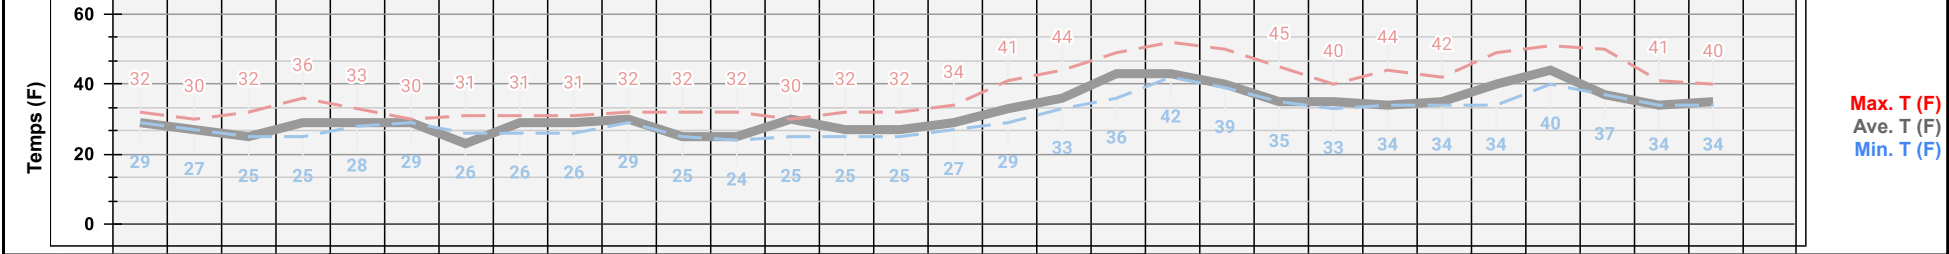

Day	1	2	3	4	5	6	7	8	9	10	11	12	13	14	15	16	17	18	19	20	21	22	23	24	25	26	27	28	29	30
Sky	☉	☉	☉	☉	☉	☉	☉	☉	☉	☉	☉	☉	☉	☉	☉	☉	☉	☉	☉	☉	☉	☉	☉	☉	☉	☉	☉	☉	☉	☉

EC ski patrol gets big AC results

Partial burial reported

**Extended drought conditions**

HNW	0.12	0.43	0.12	0.2	1.4	0.7	0.7	1.2	0.2	0.5	0	1	0.2	0.1	0	0	0	0	0	0	0	0.04	0.35	0	0	0	0	0.04	0
Density %		0.179	0	0.08	0.2	0.233	0.116	0.148	0.190	0.133	0.086	0.172	0.090																

Direction	↖	↗	↘	↖	↖	↖	↖	↖	↖	↖	↖	↖	↖	↖	↖	↖	↖	↖	↖	↖	↖	↖	↖	↖	↖	↖	↖	↖	↖	↖
Temps (F)	29	27	25	25	28	29	26	26	26	29	25	24	25	25	25	27	29	33	36	42	39	35	33	34	34	34	40	37	34	34

Avalanches & Notes																															
					Biggest dump of the month	Ski Patrol mitigation productive storm slab results	Juneau airport broke daily rainfall record, 0.77"						Two different skier triggered avalanches reported, one partial burial	Transition to high pressure					Peak temperatures of the week												