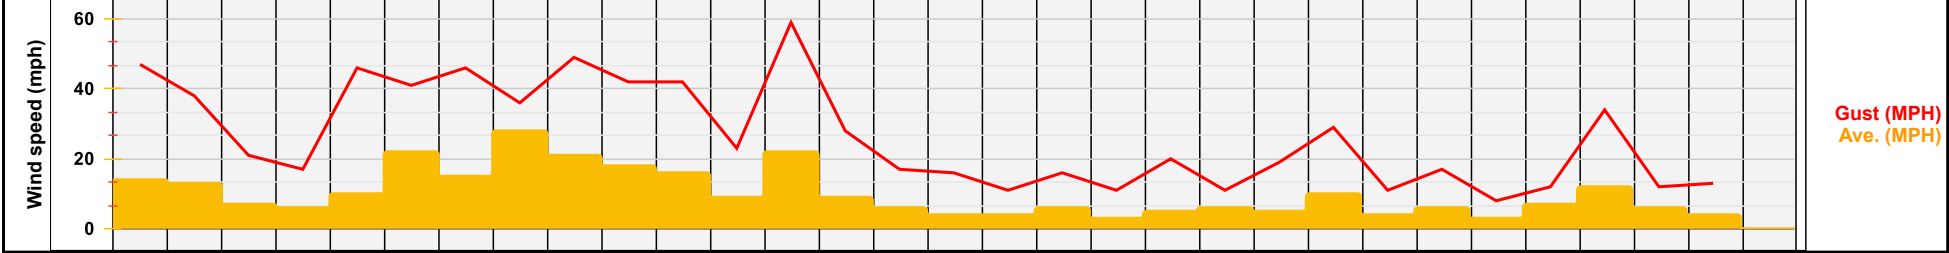

Day	1	2	3	4	5	6	7	8	9	10	11	12	13	14	15	16	17	18	19	20	21	22	23	24	25	26	27	28	29	30
Sky	☉	☉	☉	☉	☉	☉	☉	☉	☉	☉	☉	☉	☉	☉	☉	☉	☉	☉	☉	☉	☉	☉	☉	☉	☉	☉	☉	☉	☉	☉

EC ski patrol gets big AC results

Partial burial reported

**Extended drought conditions**

HNW	0.12	0.43	0.12	0.2	1.4	0.7	0.7	1.2	0.2	0.5	0	1	0.2	0.1	0	0	0	0	0	0	0	0.04	0.35	0	0	0	0	0.04	0
Density %		0.179	0	0.08	0.2	0.233	0.116	0.148	0.190	0.133	0.086	0.172	0.090																

Direction	↖	↗	↘	↖	↖	↖	↖	↖	↖	↖	↖	↖	↖	↖	↖	↖	↖	↖	↖	↖	↖	↖	↖	↖	↖	↖	↖	↖	↖	↖
Temps (F)	29	27	25	25	28	29	26	26	26	29	25	24	25	25	25	27	29	33	36	42	39	35	33	34	34	34	40	37	34	34

Avalanches & Notes																															
					Biggest dump of the month	Ski Patrol mitigation productive storm slab results	Juneau airport broke daily rainfall record, 0.77"						Two different skier triggered avalanches reported, one partial burial	Transition to high pressure					Peak temperatures of the week												